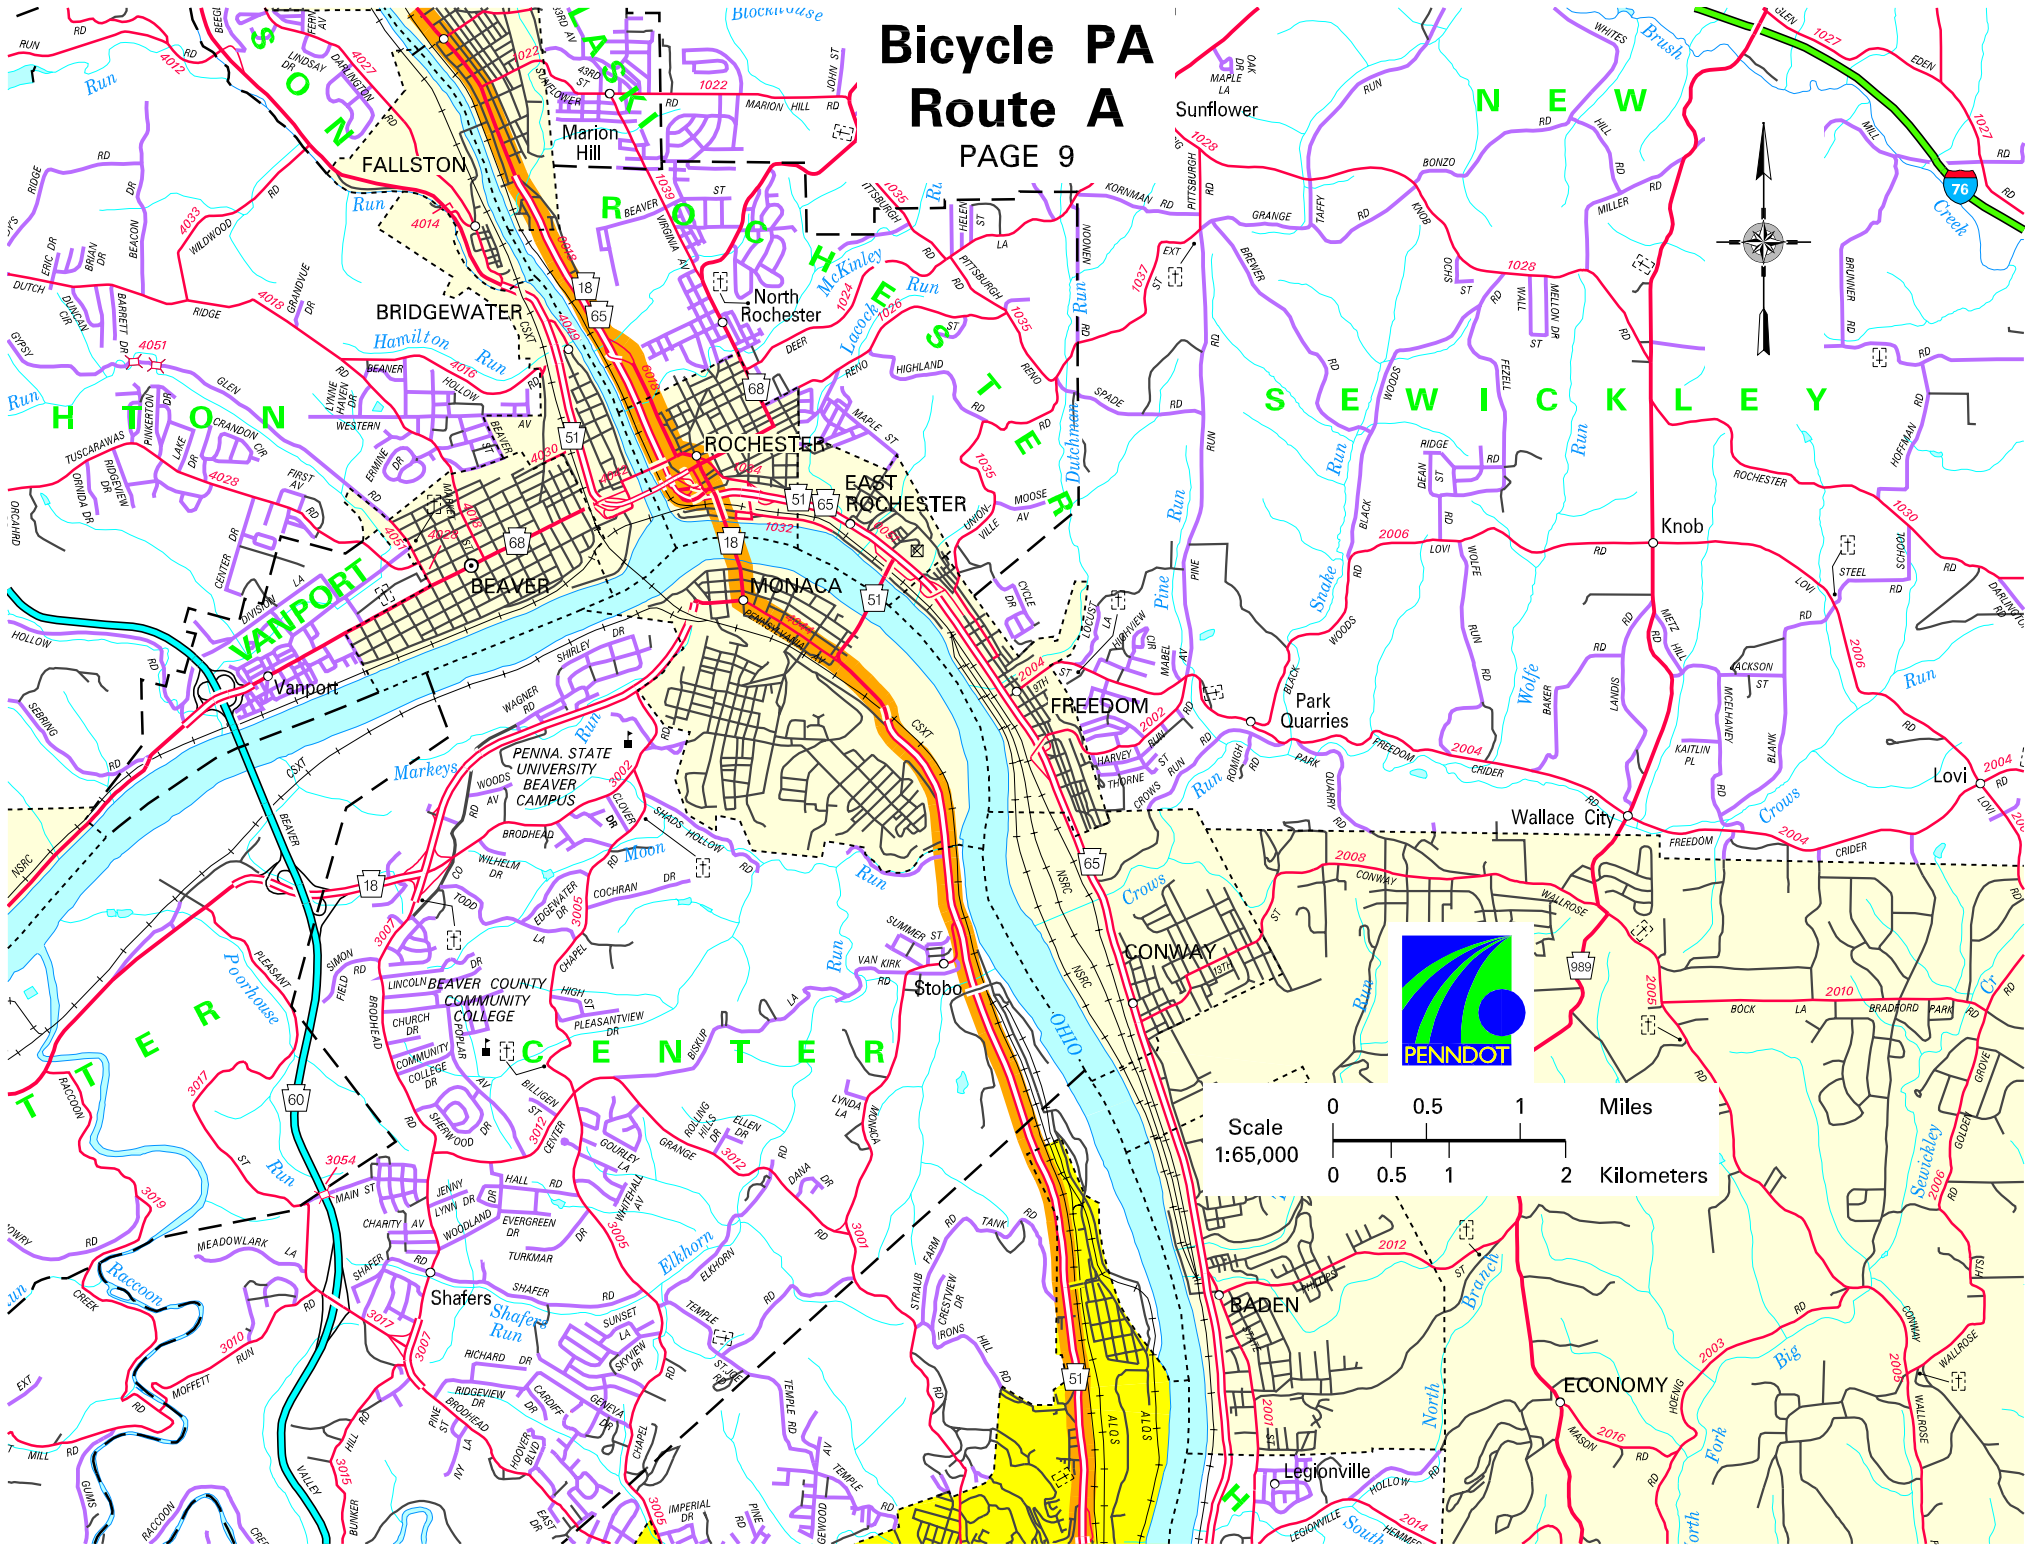

# Bicycle PA Route A

PAGE 9

Scale  
1:65,000  
0 0.5 1 Miles  
0 0.5 1 2 Kilometers