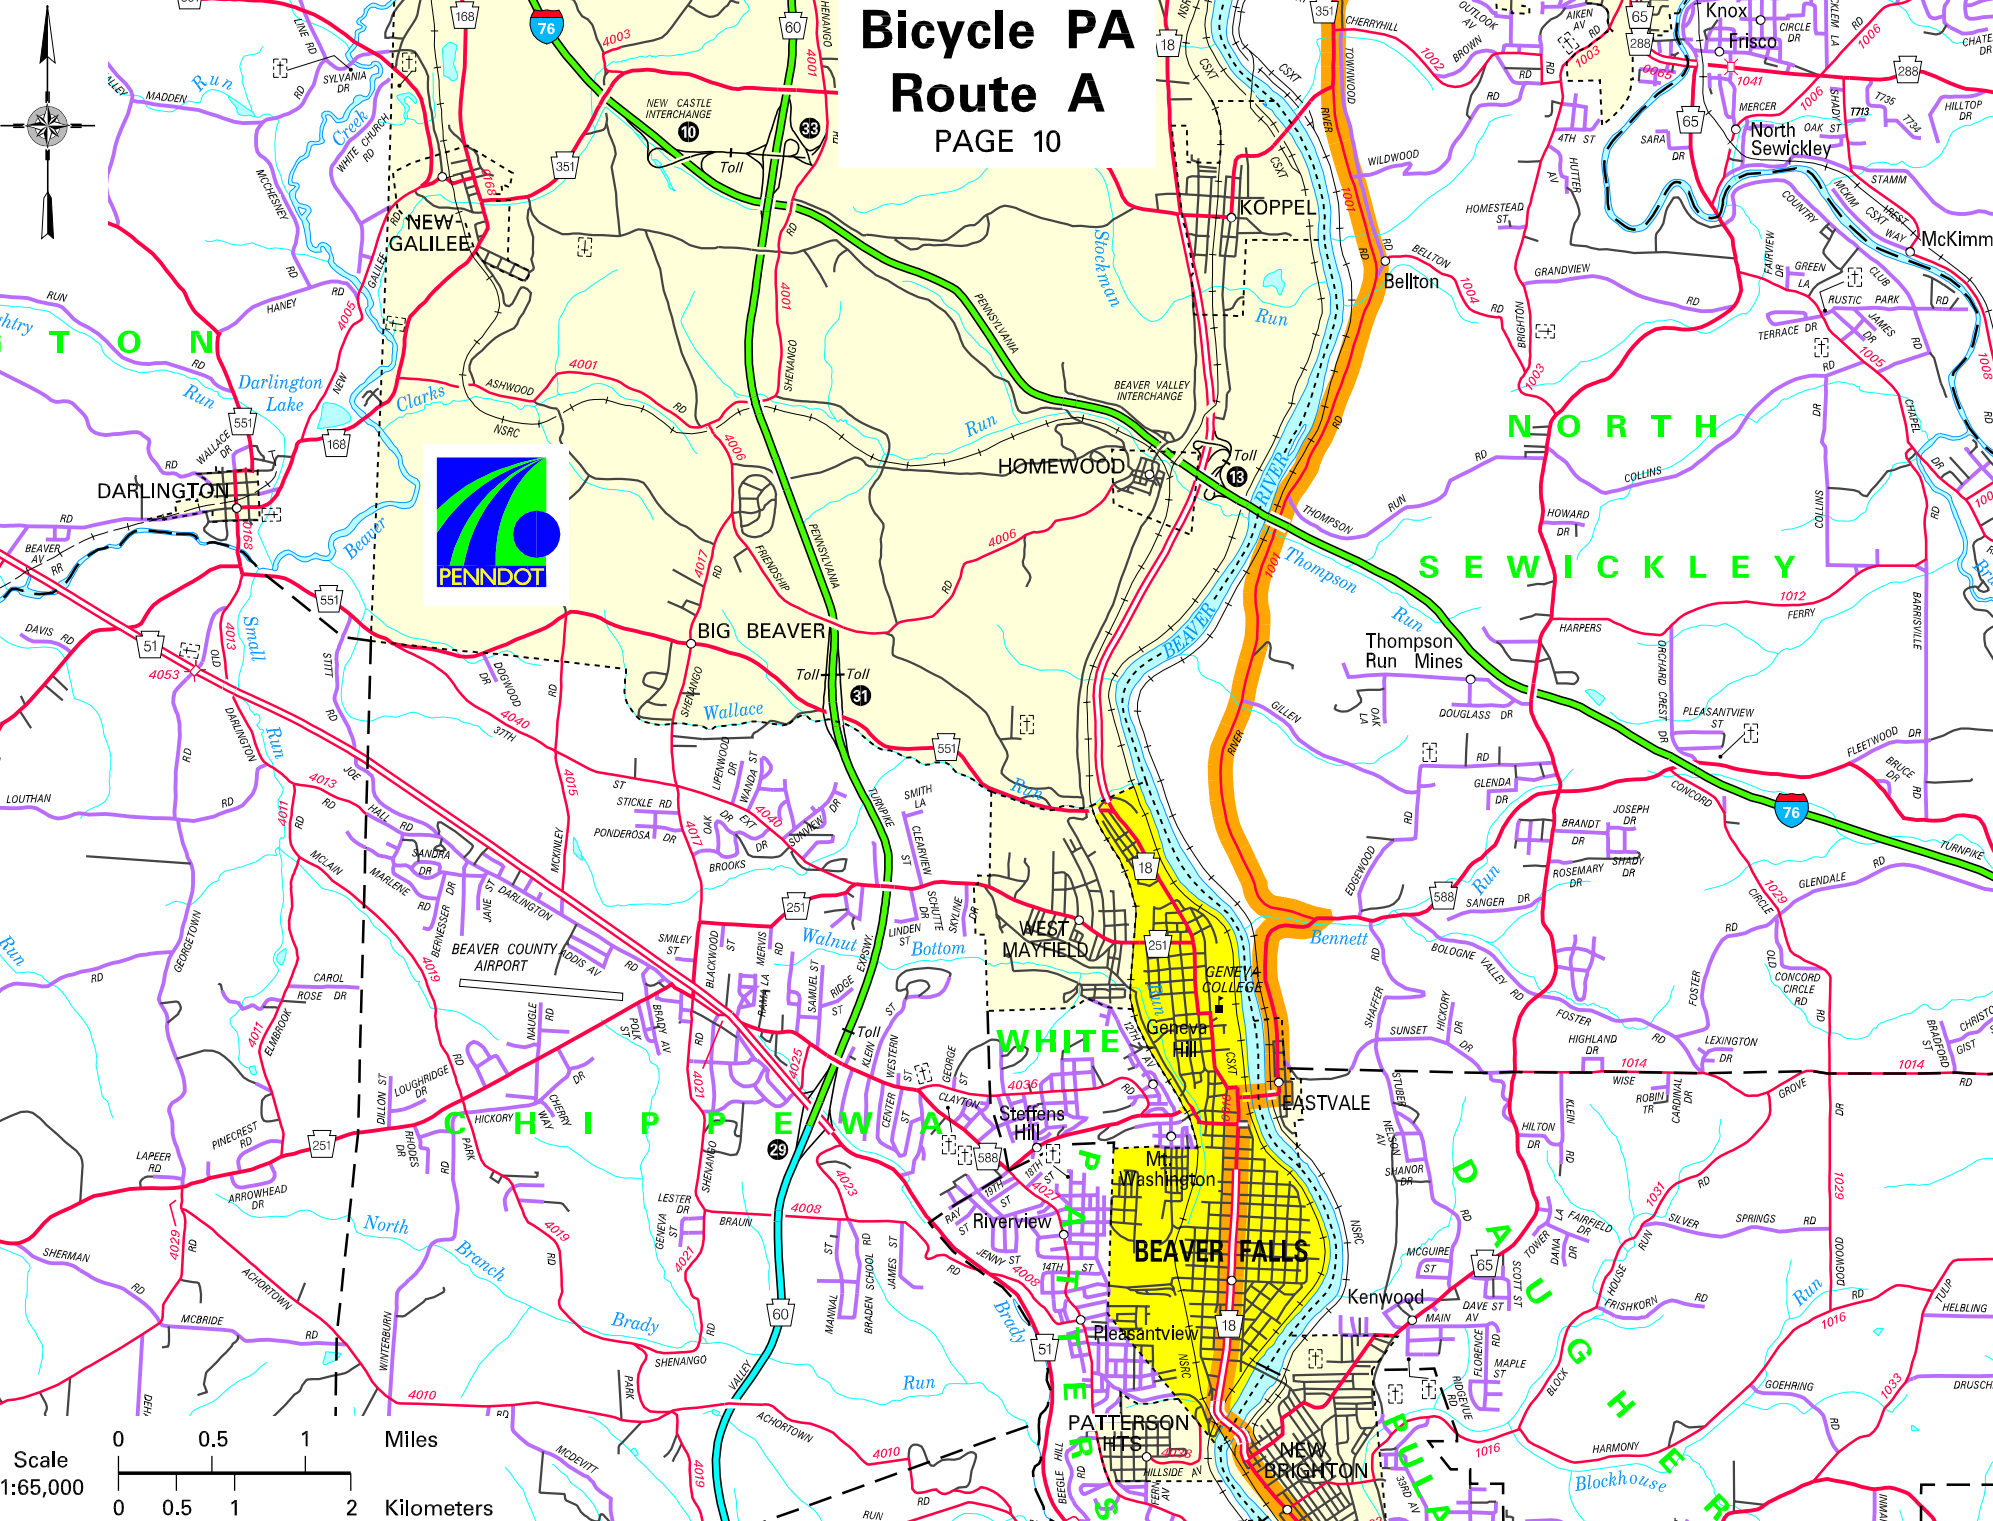

Bicycle PA Route A

PAGE 10

Scale
1:65,000

0 0.5 1 Miles
0 0.5 1 2 Kilometers